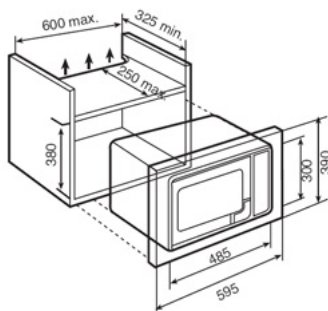

## CHARACTERISTICS

- . Built-in concept
- . Semi electronic control panel
- . Quartz grill power (1,000 W)
- . Stainless steel (fingerprint proof), white, black
- . Capacity: 18 litres
- . 5 microwave power levels (800 W)
- . 1 cooking memory
- . Teka family look control knobs
- . Digital timer, maximum 90 minutes
- . 30 seconds quick Start
- . Automatic defrost by time and weight
- . Integrated rotary turntable
- . Stainless steel inner cavity
- . Children safety block
- . Built-in frame included

## TECHNICAL DRAWING

## Overall measurements (mm)

|                    |             |
|--------------------|-------------|
| Height/Width/Depth | 390/595/325 |
|--------------------|-------------|

## Inner measurements (mm)

|                             |             |
|-----------------------------|-------------|
| Height/Width/Depth          | 210/305/280 |
| Capacity litres (gross/net) | 18          |