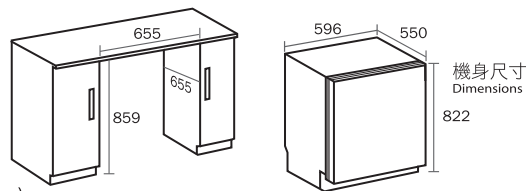

7大智能洗滌程式選擇：

7 Automatic Dishwashing Programmes:

P1	預先洗滌 30°C Pre-wash 30°C	洗滌前預先軟化及去除骯髒碗碟上之食物殘渣 Removal of residues from dirty dishes for further washing
P2	快速洗滌 Quick	清洗少量或有輕微污漬的碗碟及食具只需30分鐘 30-minute mode for lightly soiled dishes of a small quantity
P3	節能洗滌 A A A Daily A A A	清洗一般污漬之碗碟及食具的節能省電模式 Energy-saving mode for normally soiled dishes
P4	普通洗滌 A Turbo A	清洗一般污漬之碗碟及食具的快速模式 Quick mode for normally soiled dishes
P5	高效洗滌 65°C Energetic 65°C	清洗較骯髒的碗碟、煲具及煮食鍋 Washing heavily soiled dishes, pots and pans
P6	易碎洗滌 Crystal	適合清洗有輕微污漬的易碎碗碟及玻璃餐具 Washing lightly soiled fragile crockery and glassware
P7	高溫洗滌 75°C Hygienic 75°C	以高溫清洗嬰兒及兒童餐具，有助殺菌保健康 High-temperature wash for baby and children's foodware

標準機身闊度可外嵌櫃門，方便作嵌入式廚櫃安裝。

With a standard unit body, the dishwasher can be fully integrated into kitchen cabinets.