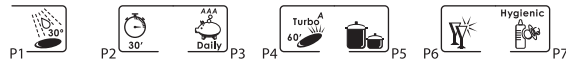

7大智能洗滌程式選擇：

7 Automatic Dishwashing Programmes:

P1	預先洗滌 30°C Pre-wash 30°C	洗滌前預先軟化及去除骯髒碗碟上之食物殘渣 Removal of residues from dirty dishes for further washing
P2	快速洗滌 Quick	清洗少量或有輕微污漬的碗碟及食具只需30分鐘 30-minute mode for lightly soiled dishes of a small quantity
P3	節能洗滌 A A A Daily A A A	清洗一般污漬之碗碟及食具的節能省電模式 Energy-saving mode for normally soiled dishes
P4	普通洗滌 A Turbo A	清洗一般污漬之碗碟及食具的快速模式 Quick mode for normally soiled dishes
P5	高效洗滌 65°C Energetic 65°C	清洗較骯髒的碗碟、煲具及煮食鍋 Washing heavily soiled dishes, pots and pans
P6	易碎洗滌 Crystal	適合清洗有輕微污漬的易碎碗碟及玻璃餐具 Washing lightly soiled fragile crockery and glassware
P7	高溫洗滌 75°C Hygienic 75°C	以高溫清洗嬰兒及兒童餐具，有助殺菌保健康 High-temperature wash for baby and children's foodware

標準機身闊度可外嵌櫃門，方便作嵌入式廚櫃安裝。

With a standard unit body, the dishwasher can be fully integrated into kitchen cabinets.