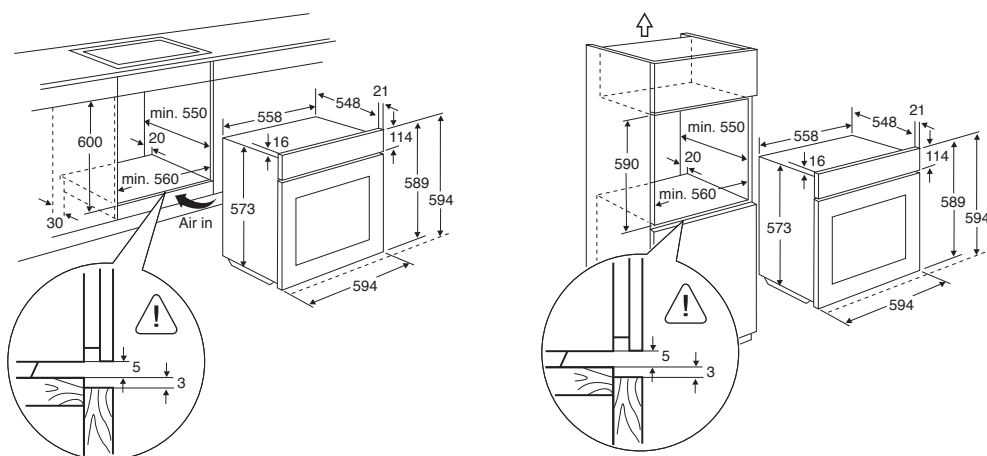

### 規格

- 10 項煮食模式  
熱風烘焗、上下火加熱、柔和燒烤、  
旋風+上火燒烤、冷藏食物、上火快速  
燒烤、下火加熱、上下火肉類加熱、  
保溫、解凍
- 74公升特大內壁
- LED 操作面板及電子按鈕
- 4 層防燙玻璃
- Pyrolytic 高溫清潔功能
- 功率：3.5千瓦
- 歐洲能效級別：A - 20%
- 產品呎吋（高x闊x深）：  
594 x 594 x 569 毫米
- 安裝呎吋（高x闊x深）：  
600 x 560 x 550 毫米
- 原產地：意大利

### Specification

- 10 cooking functions  
True Fan Cooking, Conventional Cooking,  
Grilling, Turbo Grilling, Pizza Setting, Fast  
Grilling, Bottom Heat, Top + Bottom Heat,  
Keep Warm, Defrost
- Large capacity: 74L
- LED display with electronic button
- Fan cooled quadruple glaze door  
with heat reflective glass
- Pyrolytic cleaning
- Total electricity loading(W): 3500
- EU energy efficiency class: A - 20%
- Product Dimensions (H x W x D):  
594 x 594 x 569 mm
- Installation Dimensions (H x W x D):  
600 x 560 x 550 mm
- Country of origin: Italy

## 安裝圖 Installation Dimensions

適用於所有型號 Apply to all models (毫米/mm)

### Specification

- 5 cooking functions  
Grilling, Fast Grilling, Turbo Grilling,  
True Fan Cooking, Defrost
- Large capacity: 74L
- LED display with retractable knobs
- Fan cooled double glaze door with  
heat reflective glass
- Easy to clean catalytic liner
- Total electricity loading(W): 2780
- EU energy efficiency class: A - 10%
- Product Dimensions (H x W x D):  
594 x 594 x 569 mm
- Installation Dimensions (H x W x D):  
600 x 560 x 550 mm
- Country of origin: Italy