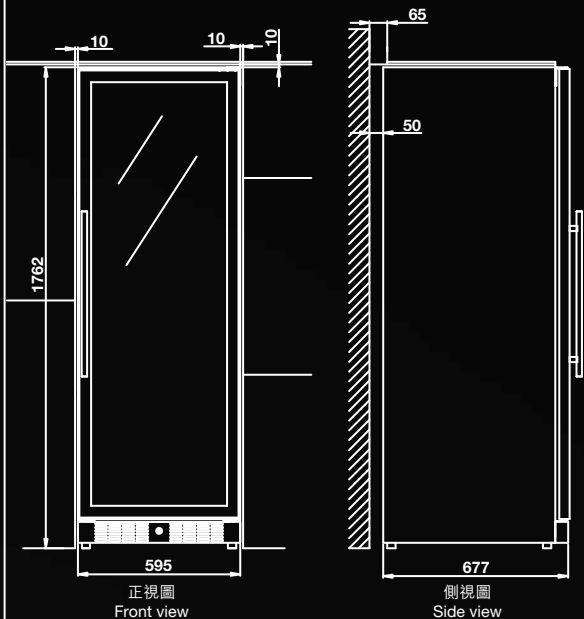

安裝圖示 Installation Diagram

型號 Model no. : ARC1800

型號 Model no. : ARC1400 / ARC1300 / ARC1000

型號 Model no.	A	B	C	D	E	F	G	H
ARC 1400	820	380	565	730	90	595	400	835
ARC 1300	808	300	585	678	130	615	320	823
ARC 1000	868	145	475	738	130	505	155	883

尺寸 (毫米) / Dimension: (mm)

嵌入或獨立式均可
Integrated & freestanding compatible

單位：毫米
以上之安裝圖不按比例繪畫
*必須安裝通風槽

Unit : mm
Above diagram is not to scale
* Ventilation louver must be installed.

- 1年全機保養
  1 year full warranty
- 3年壓縮機保養
  3 years compressor warranty

WC1402(CF42) 惠而浦乃美國惠而浦 Whirlpool, U.S.A. 的註冊商標。Whirlpool is a registered trademark of Whirlpool, U.S.A. 版權所有 翻印必究 All Rights Reserved.

立即下載 Scan to download
www.whirlpool.com.hk

www.whirlpool.com.hk/whirlpoolclub

星級服務 STAR SERVICE
查詢熱線 Star Hotline
香港 Hong Kong : 2406 9138
澳門 Macau : 0800157
送貨查詢熱線 Delivery Hotline : 2407 3126