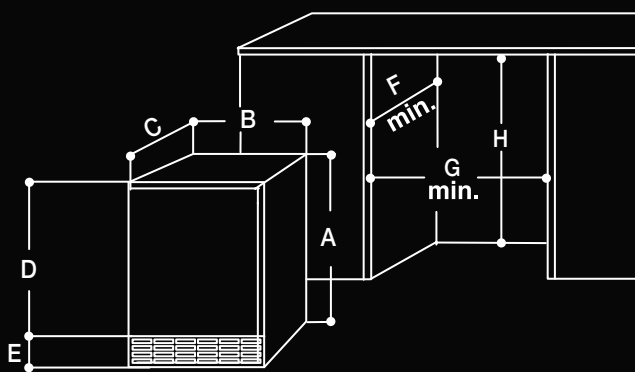

安裝圖示 Installation Diagram

型號 Model no. : ARC1800

型號 Model no. : ARC1400 / ARC1300 / ARC1000

型號 Model no.	A	B	C	D	E	F	G	H
ARC 1400	820	380	565	730	90	595	400	835
ARC 1300	808	300	585	678	130	615	320	823
ARC 1000	868	145	475	738	130	505	155	883

尺寸 (毫米) / Dimension: (mm)

嵌入或獨立式均可
Integrated & freestanding compatible

單位：毫米
以上之安裝圖不按比例繪畫
*必須安裝通風槽

Unit : mm
Above diagram is not to scale
* Ventilation louver must be installed.

- 1年全機保養
  1 year full warranty
- 3年壓縮機保養
  3 years compressor warranty

WC1402(CF42) 惠而浦乃美國惠而浦 Whirlpool, U.S.A. 的註冊商標。Whirlpool is a registered trademark of Whirlpool, U.S.A. 版權所有 翻印必究 All Rights Reserved.

立即下載 Scan to download
www.whirlpool.com.hk

www.whirlpool.com.hk/whirlpoolclub

星級服務 STAR SERVICE
查詢熱線 Star Hotline
香港 Hong Kong : 2406 9138
澳門 Macau : 0800157
送貨查詢熱線 Delivery Hotline : 2407 3126