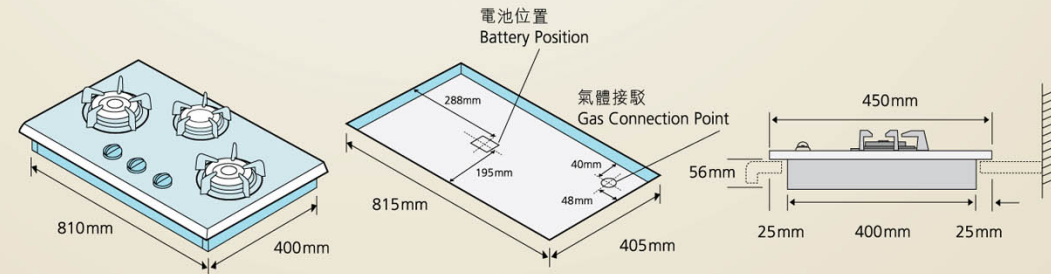

- **玻璃底部加上保護膜，提升耐用性**
Protective film for tempered glass surface to increase durability

櫃面開孔尺寸 Bench Top Cut-out Dimensions

RRDB62S

^ RRDB62S亦可安裝於703 x 403毫米的櫃面開孔
RRDB62S can also be installed in 703 x 403mm bench top cut-out

RRTB62S-G-LP

RRTB83S-G-LP

* 平面爐與牆身須保留最少100毫米距離
Recommend to reserve a minimum 100mm distance (depth) between hob and wall