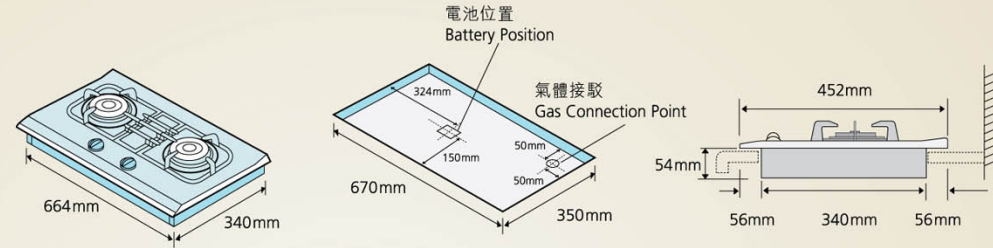

強化玻璃面 Tempered Glass Surface

RRTB62S-G-LP \$3,980

RRTB83S-G-LP \$4,980

- **全密封式爐頭設計，令食物汁液不易溢進爐頭內，易於清潔更衛生**
Fully sealed burner design avoids food spills, facilitates easy cleaning and enhances hygiene

- **特大火力爐頭，配以獨立爐芯火，適合不同烹調方式**
Extra powerful burner with simmer flame for diverse cooking methods

- **玻璃底部加上保護膜，提升耐用性**
Protective film for tempered glass surface to increase durability

櫃面開孔尺寸 Bench Top Cut-out Dimensions

RRDB62S

^ RRDB62S亦可安裝於703 x 403毫米的櫃面開孔
RRDB62S can also be installed in 703 x 403mm bench top cut-out