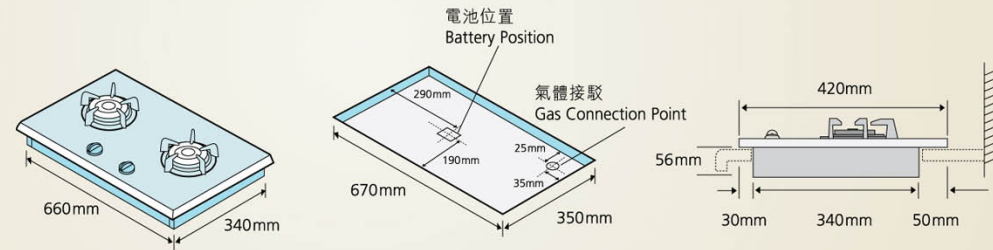

- **玻璃底部加上保護膜，提升耐用性**
Protective film for tempered glass surface to increase durability

櫃面開孔尺寸 Bench Top Cut-out Dimensions

RRDB62S

^ RRDB62S亦可安裝於703 x 403毫米的櫃面開孔
RRDB62S can also be installed in 703 x 403mm bench top cut-out

RRTB62S-G-LP

RRTB83S-G-LP

* 平面爐與牆身須保留最少100毫米距離
Recommend to reserve a minimum 100mm distance (depth) between hob and wall