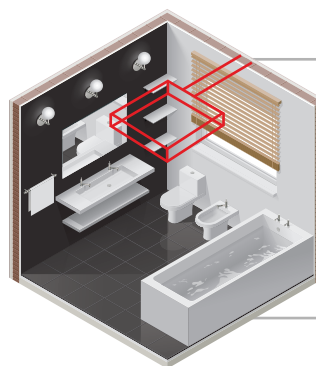

涼風循環 Fan Circulation

令空氣流動，使浴室內溫度及空氣流量平均分佈。

The Fan Circulation function maintains good air circulation in your bathroom and ensures that the temperature and air flow are evenly distributed.

寧靜暖氣換氣 Silent Heating & Ventilation

安裝小貼士

Installation Tips

產品尺寸圖

Product Dimension

安裝方法

Installation Methods

天花式
Ceiling Mounted

窗口式
Window Mounted