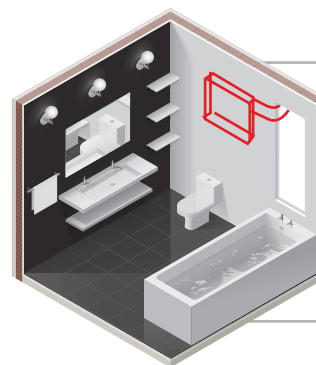

涼風循環 Fan Circulation

令空氣流動，使浴室內溫度及空氣流量平均分佈。

The Fan Circulation function maintains good air circulation in your bathroom and ensures that the temperature and air flow are evenly distributed.

寧靜暖氣換氣 Silent Heating & Ventilation

安裝小貼士

Installation Tips

產品尺寸圖

Product Dimension

安裝方法

Installation Methods

天花式
Ceiling Mounted

窗口式
Window Mounted