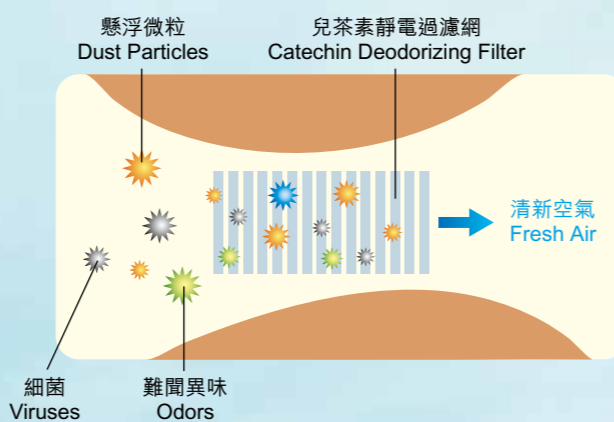

## 四面送風系統 4-Way Airflow System

自動左右搖擺送風，並可隨您調節導風板上下送風角度，使涼風均勻或集中吹遍房間。  
The horizontal auto swing airflow, together with vertically adjustable louver, suits the needs of different people and room sizes, filling your room with comfortable cool air.

## 特長送風距離 Long Distance Airing

菱機窗口式冷氣機採用旋轉式壓縮器，提供強勁冷卻效能，操作加倍寧靜，配合特大直徑風葉，遠距離送風，適合本地居室環境使用。  
Equipped with rotary compressor and larger fan blades, RYOBISHI Window Type Air Conditioners feature powerful cooling, quiet operation and long distance airing.

## 方便拆洗過濾網 Easy-to-Clean Filter

簡單打開面板，便能輕易拉出過濾網，清洗更輕鬆容易。  
The filter can be easily pulled off for cleaning after opening the grille.

## 兒茶素靜電過濾網 Catechin Deodorizing Filter

兒茶素靜電過濾網內含提煉自天然綠茶的「兒茶素」，有助防止細菌和病毒繁殖，使其失去活性，從而發揮高效抗菌作用，可助過濾空氣中的微細塵埃，消除難聞煙味及其他污染物。  
The Catechin Deodorizing Filter contains “Catechin” extracted from natural green tea. With superb anti-bacterial effect, it helps inhibit the activity of bacteria and viruses, preventing them from breeding. It can remove tenuous dust, odors like cigarette, and other contaminants in the air.