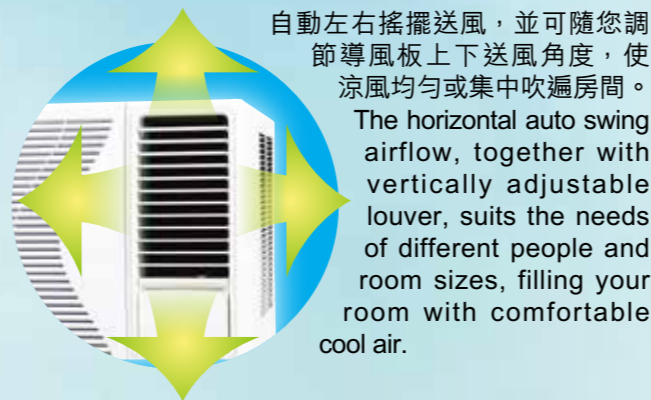

## R410A 環保雪種 R410A Green Refrigerant

R410A 環保雪種對臭氧層的破壞率為“0”，讓您享受環保又舒適的生活。  
R410A environmental-friendly refrigerant is harmless to the ozone layer that makes your life more pleasant and comfortable.

## 四面送風系統 4-Way Airflow System

自動左右搖擺送風，並可隨您調節導風板上下送風角度，使涼風均勻或集中吹遍房間。  
The horizontal auto swing airflow, together with vertically adjustable louver, suits the needs of different people and room sizes, filling your room with comfortable cool air.