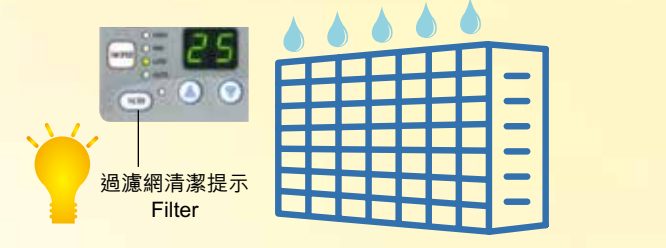

過濾網清潔提示燈 Filter Cleaning LED

此燈號用以提醒用戶清洗過濾網，幫助冷氣機經常保持最佳效能。當冷氣機運作超過 250 小時後，提示燈便會亮起；在清洗過濾網後按一下 FILTER 鍵即可重設此功能，燈號亦會隨之熄滅。 This feature is a reminder for you to clean the filter, keeping the unit in its best condition. The LED light will illuminate after 250 hours of operation. To reset it after cleaning the filter, press the FILTER button and the light will go off.

主控制面板 Main Control Panel

LED 顯示燈開關設定 LED On/ Off Switch

主控制板上的 LED 顯示燈設有開關選擇，白天亮著時令資料一目了然，夜間關上後亦不會妨礙睡眠。 The main control panel LED can be switched on and off at your choice. Turn it on in the daytime, you can see the panel information clearly at a glance. Turn it off in the nighttime, it will then not interfere with your sleeping.

開關時間設定 On and Off Timer

可供預設 0.5 - 24 小時自動開機或關機時間。 The On and Off Timer setting range is from 0.5-24 hours.

無線遙控器 Wireless Remote Controller

規格一覽 Specifications

型號 Model	RB-07JT	RB-09JT	RB-12JT	RB-18JT	RB-24JT	
製冷能力 [△] Cooling Capacity [△]	kW 7,510	2.64 9,010	3.5 11,940	5.3 18,080	6.6 22,520	
相位 Phase	單相 Single					
電壓 Voltage	伏特 V 220					
頻率 Frequency	赫茲 Hz 50					
運行電流 Running Current	3.90	4.40	5.59	8.45	11.9	
輸入電量 Input Power	790	940	1,230	1,860	2,430	
能源效率值 COP	2.78	2.81	2.85	2.85	2.72	
室內空氣流量 Indoor Air Circulation	立方米 / 分鐘 m ³ /min	5.83	5.83	8.00	11.67	15.50
除濕能力 Dehumidifying Volume	公升 / 小時 L/hr	0.8	1.15	1.3	2.0	2.5
尺寸 Dimensions	高 (毫米 / 吋) Height (mm/inch)	350 / 13.78	350 / 13.78	375 / 14.76	428 / 16.85	428 / 16.85
	闊 (毫米 / 吋) Width (mm/inch)	450 / 17.72	450 / 17.72	560 / 22.05	660 / 25.98	660 / 25.98
	深 (毫米 / 吋) Depth (mm/inch)	580 / 22.84	580 / 22.84	668 / 26.30	700 / 27.56	770 / 30.32
淨重 Net Weight	公斤 kg	30	34	45	58	72