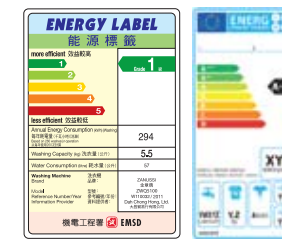

### Top Energy Efficiency & Washing Performance

Electrolux washing machines have achieved Class A for European Energy Efficiency and Washing Performance and have been awarded with Grade 1 Energy Label by HK EMSD.

### 最佳能源效益及洗衣表現

伊萊克斯洗衣機全線多個型號皆獲得歐洲能源效益及洗衣表現A級，同時更取得香港機電工程署1級能源標籤，證明表現出色，效果出眾。

\* Apply to selected models only  
\* 只適用於個別型號