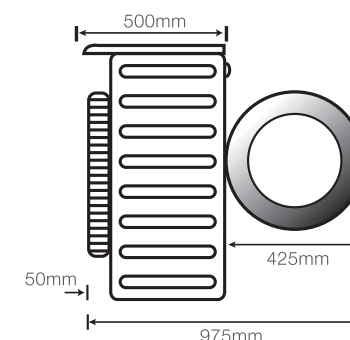

安裝圖示 Installation Diagram

* Product depth: exclude door and button

Total product depth: include door, rotary knob and inlet hose at back

** The above measurement is based on model no. EWP10742, variation

* 機身深度: 不包括機門及旋鈕

機身總深度: 包括機門、旋鈕及背部去水喉

** 以上圖示是型號 EWP10742, 不同型號尺寸會有些微差異

* Additional charge for alteration to slim cover.

* Specifications and design subject to change without notice.

* All visual images are for reference only.

Total product depth: include door, rotary knob and inlet hose at the back.

* 改薄頂板需額外收費。

* 因改進而變更規格, 恕不另行通知。

* 所有圖片只供參考。

機身總深度: 包括機門、旋鈕及背部去水喉。