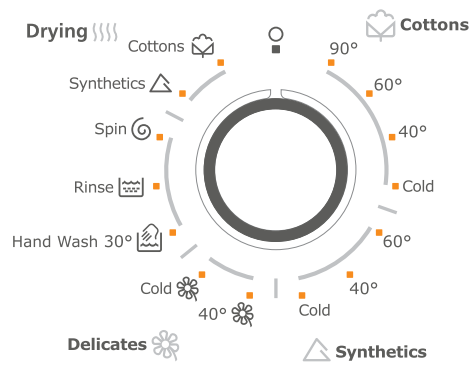

可改薄頂板至 (高 x 闊 x 深) :

820 x 600 x 630 毫米
32¼ x 23¾ x 24¾ 吋

Control Panel Functions

- Special programs: handwash
- Spin speed selection in rpm: 700, 900, 1200
- Temperature selection: cold - 90°C
- Option: prewash, economy, quick
- No spin
- Drying timer: max. 250 mins
- Extra rinse
- Start / Pause

操作面板功能

- 特別洗衣程序：手洗
- 脫水轉速選擇 (每分鐘)：700, 900, 1200
- 水溫選擇：冷水 - 90°C
- 洗衣程序選項：預洗，節能，快洗
- 延遲脫水
- 乾衣時間掣：最高250分鐘
- 額外過水
- 開機/暫停

Laundry Features

- Carboran® base & tub
- Fuzzy logic
- AQUACYCLE
- Automatic balance control
- Super damper system
- Anti-foam system
- Eco valve "Magic Ball"
- Child lock
- Flush back design
- Flap filter

獨特設計

- Carboran® 炭纖維底盤及外桶
- 快思邏輯洗衣
- 雨灑式洗衣系統
- 自動平衡衣物系統
- 油壓式避震
- 泡沫清除系統
- 節能球閥“魔術球”
- 兒童安全鎖
- 平背貼牆設計
- 前接式纖維過濾器

- Country of origin: Thailand

- 產地：泰國