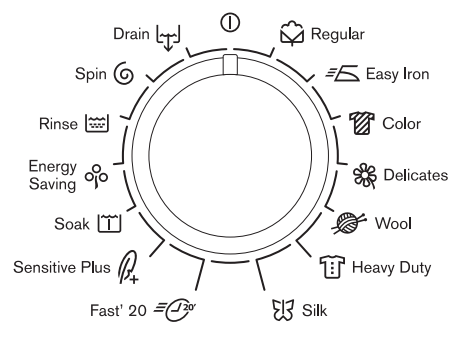

可改薄頂板至 (高 x 闊 x 深) :

820 x 596 x 553 毫米
32¼ x 23½ x 21¼ 吋

Control Panel Functions

- Special programs : fast 20, sensitive plus, energy saving, silk, heavy duty
- Temperature selection : cold - 90°C
- Spin speed selection in rpm : 400, 600, 800, 1000 (EWP10742)
- Spin speed selection in rpm : 400, 500, 650, 850 (EWP85742 & EWP85752)
- No spin
- Rinse hold
- Options available : prewash, quick, rinse+
- Delay start (up to 20hrs) / (3, 6, 9 hrs for EWP85752)
- Start / Pause

操作面板功能

- 特別洗衣程式：20分鐘快洗、防敏感護理、節能、絲質、骯髒衣物
- 水溫選擇：冷水 - 90度
- 脫水轉速選擇 (每分鐘)：400, 600, 800, 1000 (EWP10742)
- 脫水轉速選擇 (每分鐘)：400, 500, 650, 850 (EWP85742 & EWP85752)
- 不脫水
- 延遲排水
- 選項：預洗、快洗、額外過水
- 預校啟動 (最長20小時) / (適用於EWP85752：3, 6, 9小時)
- 開始 / 暫停

Laundry Features

- Premium TOUCH panel, IQ Touch™, rotary knob
- Gentle like no others with Lily Drum + Leaf Lifter
- Smart water saving with flow meter
- Built-in drum filter design
- Carboran® tub
- Super damper system
- Anti-foam device
- Automatic balance control
- Eco valve wash system
- Flush back design
- Child lock
- Country of origin: Thailand

獨特設計

- IQ Touch™ 輕觸式面板及旋鈕調控，時尚科技集一身
- 葉型提升器及蓮蓬設計滾筒，更呵護您的衣物
- 智能節水流量計
- 內置過濾器
- Carboran® 炭纖維外桶
- 油壓式避震
- 泡沫清除系統
- 自動平衡衣物及調節系統
- 節能球閥「魔術球」
- 平背貼牆設計
- 兒童安全鎖
- 產地：泰國