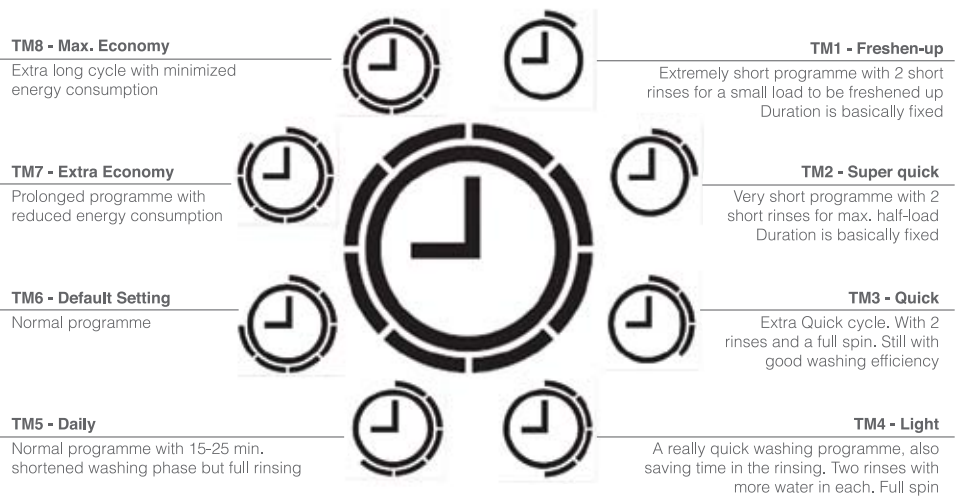

UNIQUE FEATURES | FOR TOP LOADERS

Time Manager® (8 Levels)*

New Time Manager® with up to 8 time settings for increased economy. The Time Manager® lets you adjust the cycle duration to the time you have available. With up to 4 selectable time options, the Time Manager lets you wash based on how much and how dirty your clothes really are. With no time wasted in over or under washing. The results are a cleaner wash that uses less water, energy and detergent. And of course, more time for you to do what you really want to do.

第三代時間管理系統 (8段時間選項)*

新三代時間管理系統，令您輕鬆掌握洗滌時間。您可以根據衣物的骯髒度來調節較長或較短的洗滌時間，共有8種洗滌時間以供選擇，省水省電之餘更有效節省清潔劑。時間管理系統幫您節省時間，令生活更輕鬆寫意。

產品優點 | 頂揭式洗衣機

Inclined Drum

New inclined lower front of the opening allows better access and better view into the drum.