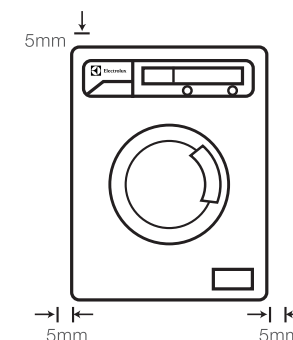

安裝圖示 Installation Diagram

* Product depth: exclude door and button

Total product depth: include door, rotary knob and inlet hose at back

** The above measurement is based on model no. EWP10742, variation

* 機身深度: 不包括機門及旋鈕

機身總深度: 包括機門、旋鈕及背部去水喉

** 以上圖示是型號 EWP10742, 不同型號尺寸會有些微差異

* Additional charge for alteration to slim cover.

* Specifications and design subject to change without notice.

* All visual images are for reference only.

Total product depth: include door, rotary knob and inlet hose at the back.

* 改薄頂板需額外收費。

* 因改進而變更規格, 恕不另行通知。

* 所有圖片只供參考。

機身總深度: 包括機門、旋鈕及背部去水喉。