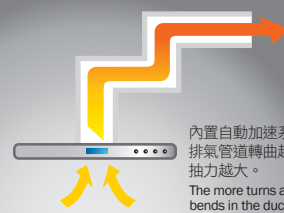

內置自動加速系統，排氣管道轉曲越多，抽力越大。
The more turns and bends in the duct, the higher the speed of the internal motor, thus the stronger the venting power.