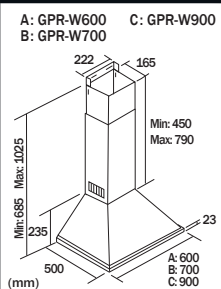

Chimney type
煙導式

GPR-W600 / W700 / W900

1. 三段風速選擇
   - 排風量達 725 m³/hr
   - 比同級煙導式價錢經濟兼實用
   - 超密度全不銹鋼外殼
   - 三種闊度可供選擇
   - 輕按式簡易按鈕設計，操作易如反掌
   - 裝飾煙囪可調節高度
   - 歐洲設計及製造
   - 摩打保用 1 年
- 3-speed extraction force
  - Exhaust volume up to 725 m³/hr
  - Practical and economical
  - Stainless steel body
  - Available in 3 widths
  - Soft-touch push buttons for ease of use
  - Adjustable decorative chimney extension
  - Designed and made in Europe
  - 1-year warranty on motor

(mm)