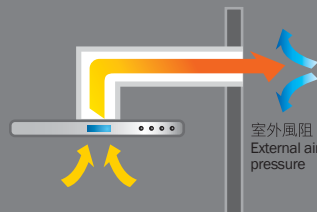

德國寶龍捲風系列
Tornado Series