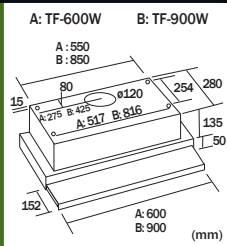

Slide-out type

抽拉式 | TF-600W / 900W

- 嵌入抽拉式恆位設計
- 高抽力雙摩打省電設計
- 三段風速選擇
- 多層式鋁質線圈過濾網
- 可額外加裝廚櫃飾邊配合廚房設計
- 白色Teflon外殼連暗藏式開關掣
- 歐洲設計
- 摩打保用1年

- Space-saving built-in design
- Dual heavy-duty motors
- 3-speed extraction force
- Special 5-layer aluminium filter
- Slide-out hood body to fit under cabinets
- White Teflon body with hidden slider-control
- Designed in Europe
- 1-year warranty on motor