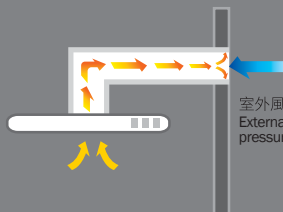

1 對抗室外風阻 Fighting Against External Air Pressure

普通抽油煙機
Other Hoods