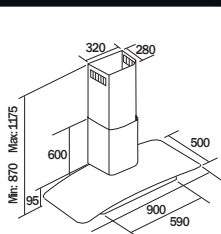

# 歐陸系列

European Series

Chimney type  
煙導式

GPR-C900/GS

- 三段風速選擇
  - 排風量達 1,020 m<sup>3</sup>/hr
  - 超密度全不銹鋼外殼
  - 弧形強化玻璃罩設計
  - 輕按式簡易按鈕設計
  - 裝飾煙囪可調節高度
  - 歐洲設計及製造
  - 摩打保用 1 年
- 3-speed extraction force
  - Exhaust volume up to 1,020 m<sup>3</sup>/hr
  - Polished stainless steel body
  - Elegant curvy glass panel design
  - Soft-touch push buttons for ease of use
  - Adjustable decorative chimney extension
  - Designed and made in Europe
  - 1-year warranty on motor