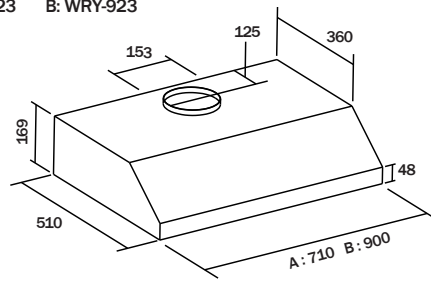

LED煮食照明及0.25W自動感應夜燈 LED Lighting with 0.25W Auto Night Light

LED照明燈耗電量低而亮度高，比一般抽油煙機所使用的石英燈膽更省電。周遭環境變暗時，LED燈更自動以原亮度之20% (約0.25W) 啟動，節能方便。

LED lighting is energy-saving and offers great brightness. When it is dark, LED will even light up at its 20% normal brightness (approx. 0.25W) and function as a night light.

A: WRY-723 B: WRY-923

(mm)