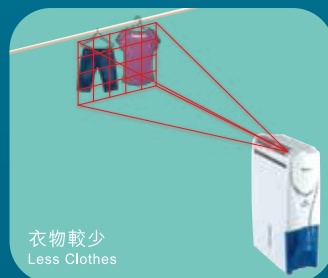

## 步驟 Step 1 掃描

### Detection and Scanning

偵測器感測上下150°、左右70°範圍內的局部濕度，以左右來回、上下來回方式掃描，以判斷濕衣服的位置。

Detector senses the temperature of surroundings within the range of 150° vertical and 70° horizontal in a horizontal back-and-forth and vertical back-and-forth motion to determine the position of wet clothes.

## 步驟 Step 2 鎖定目標

### Selection and Focus

依據掃描階段所得的濕衣服範圍而鎖定目標。

According to the scan result, focus on the location of wet clothes.