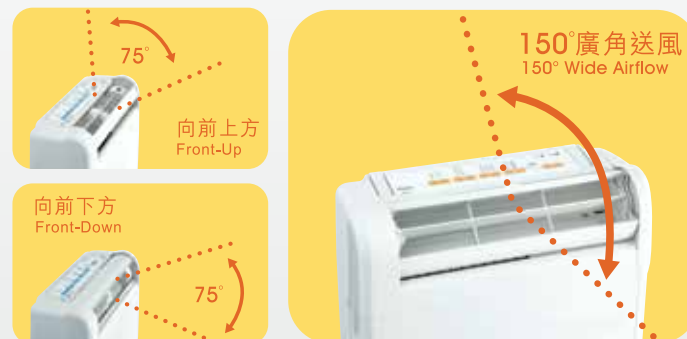

三段送風選擇 3 Swing Ranges

多功能過濾系統 保障您的健康

Multi-functional Filtration System Protect Your Health

惠而浦多功能過濾系統專為不同人士需要而設，能有效地過濾空氣中微小的細菌和其他有害物質，令空氣質素提升。

Whirlpool's filtration technology filters out tiny harmful substances and bacteria in the air. Its unique filtration functionality is tailor-made and designated for different needs, and ultimately lead to high level of air purity.

負離子淨化裝置 Ionizer

(不適用於 Inapplicable to: SS319)
• 淨化空氣中小至毫米程度的微塵
Purify the dust as tiny as millimeter

三合一防蟎蟲活性炭除臭過濾網 3-in-1 Anti-Mite Filter

(適用於 Applicable to: SS224, SS228)
• 有效阻隔蟎蟲及減低繁殖機會達100%¹
Inhibit the spread of mites up to 100%¹
• 呵護敏感肌膚
Prevent skin allergy
• 去除空氣中異味
Absorb odors in the air

可清洗前置納米銀濾網 Washable Nano Silver Pre-filter

(適用於所有型號 Applicable to All Models)
• 率先阻隔空氣中體積較大的污染物
Filter Out bigger particles and pollutant

二合一活性炭除臭過濾網 2-in-1 Deodorizing Charcoal Filter

(適用於 Applicable to: SS160, SS219, SS221, SS319)
• 有效去除家中難聞氣味
Effectively remove undesirable smells
• 吸附有害化學物質
Absorb harmful chemicals
• 除臭，阻隔異味
Deodorize

¹ 測試來源：廣東省微生物分析檢測中心 Test Origin: Guang Dong Detection Center of Microbiology

慳電環保 更知您心

Energy Saving

榮獲香港機電工程署頒發一級及二級能源標籤，節能環保，全新型號比以往更慳電，更環保，個別型號節省電費比例較去年型號高8%，是你貼心之選。

We have been awarded with MEEL 1 and MEEL 2 by EMSD for its low power consumption. Our new models help you to save 8% more electricity than the previous models².

防溢裝置 安全至稱心

Overflow Protection Device

水箱滿溢時會自動停止操作，並亮起指示燈，為您提供多一點保障。

Auto shut-off kicks into action and the indicator signal also lights up when the water tank is full.

特設香薰匣子 驅走霉味

Odor-removing Fragrance Box

抽濕機出風口位置特別加裝香薰匣，將香薰油滴在海綿上，開啟抽濕機時，清幽芬芳的香氣洋溢四方，驅走屋內的霉味。

The specially developed fragrance box located near the air outlet fills your home with a delightful aroma on humid days.

纖巧機身 易於收藏

Space Saving Compact Design

款式時尚美觀，機身輕薄，闊度只有172毫米，設計節省擺放空間。

With a width of only 172mm, this stylish and slim unit is ideal for storage in homes with limited space.