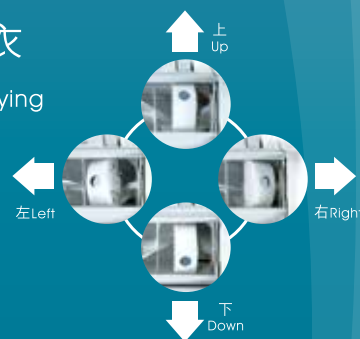

## 第六感智醒眼 鎖定目標 迅速乾衣

### 6<sup>th</sup> Sense Smart Eye Select Target Quick Drying

惠而浦抽濕機型號SS228和SS221的第六感「智醒眼」配合150°全方位送風功能，只需三個步驟，就能準確地偵測濕氣位置，自動調節送風角度，快速抽乾衣物或潮濕範圍。

The Whirlpool dehumidifier models SS228 and SS221's 6<sup>th</sup> Sense Smart Eye detects and pinpoints wet clothes and water spills in just 3 steps, together with its 150° super wide auto swing louver delivering airflow, and drying the detected areas, particularly clothing, effectively and evenly.